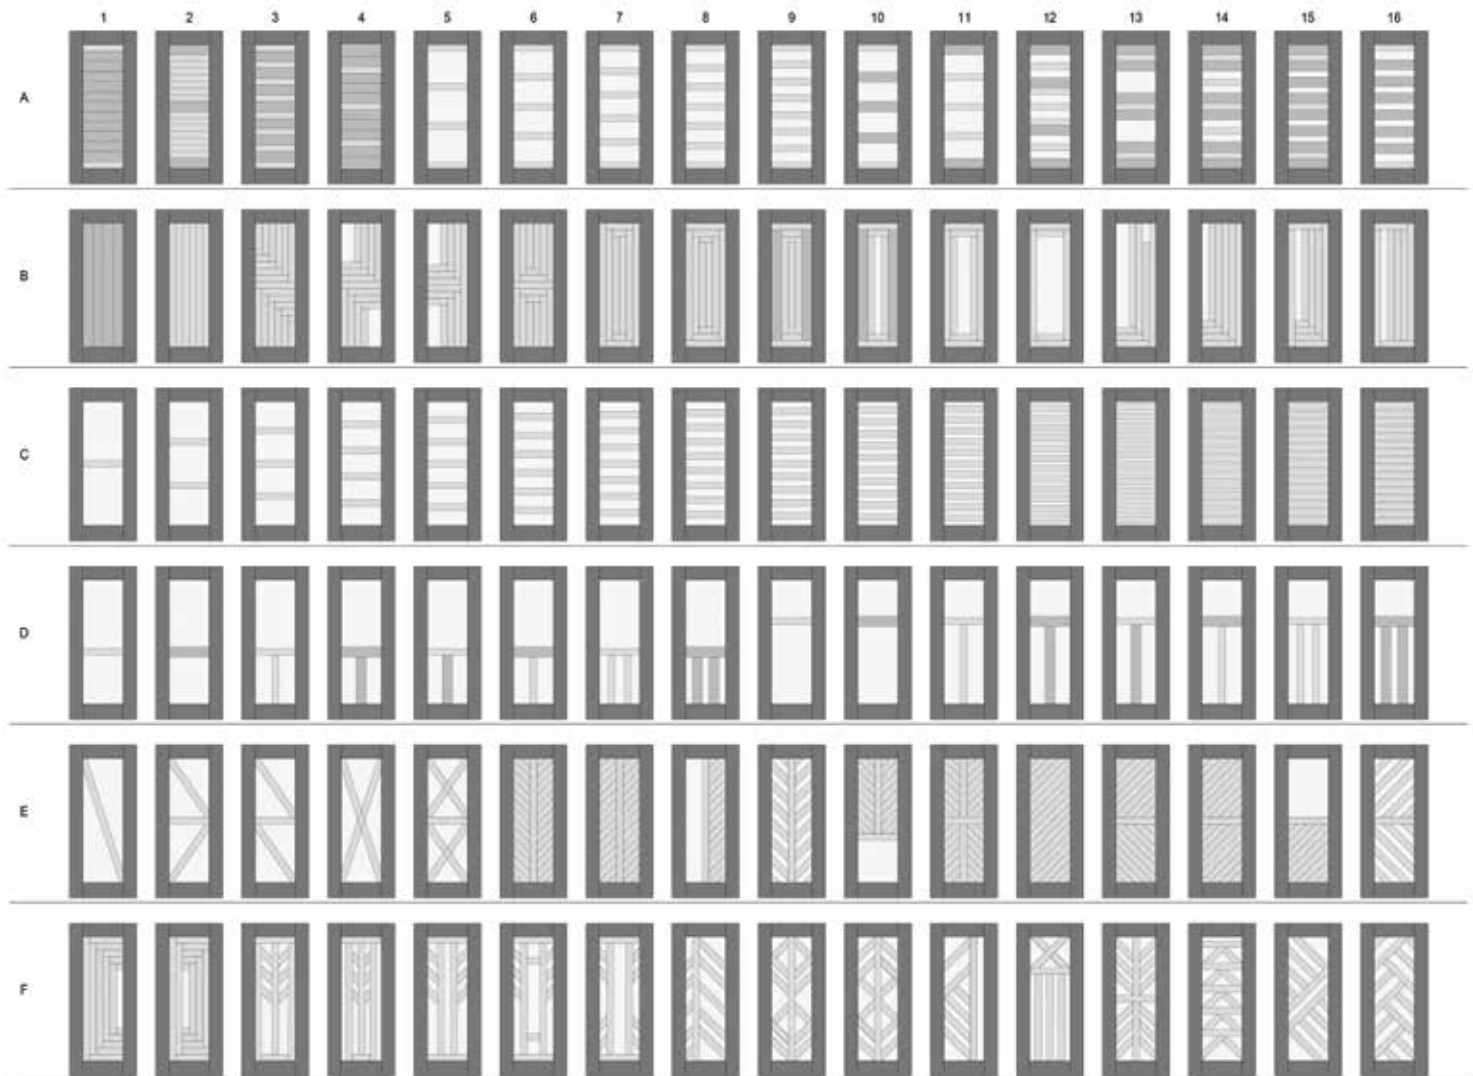

Double Door  
Double Sidelites with  
Rectangular Transom

## YourStyle EDGE SMOOTH

The MASTERGRAIN™ YourStyle door is a versatile and innovative solution that seamlessly combines style, efficiency, and personalization. The one-panel shaker incorporates simulated divided lites (SDLs), enabling countless designs while streamlining inventory for increased efficiency in manufacturing.

This collection caters to door manufacturers aiming to provide customers with diverse style possibilities for a unique entry door that is cost-effective.

FOLLOW US

mastergrain.com

SCAN FOR  
MORE INFORMATION

## CONTEMPORARY EDGE SMOOTH

The YourStyle door empowers manufacturers to efficiently create personalized products, be it a classic pattern or a unique configuration. The use of SDLs significantly reduces the need for a vast inventory of products, streamlining the manufacturing process for faster lead times.