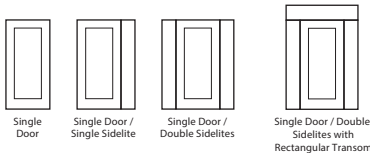

Available Configurations