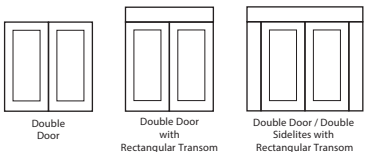

Available Configurations