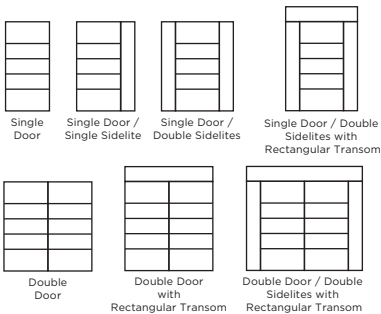

Available Configurations

Custom slab sizes, transom shapes and glass also available, see retail associate.