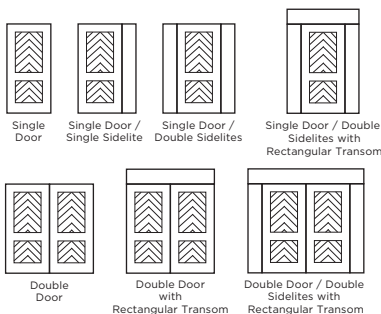

MADELINE

Contemporary Smooth Edge Engraved

There is such a thing as the perfect combination of traditional and contemporary design elements. The undeniable beauty and appeal of the Madeline is derived from the combination of its rustic, European farmhouse style and contemporary influence. Owning a MasterGrain™ Madeline door tells the world that you pay homage to the old and embrace the new. Pair this charming door with traditional shapes, minimalist barn lights and rattan furniture for a completely curated entryway.

Recommended Paint Colours

Available Configurations

Custom slab sizes, transom shapes and glass also available, see retail associate.

Recommended Hardware

Slab Sizes

Height	6'-8"	7'	8'
Width	32"	34"	36"
Slab	1-3/4"	2-1/4" Available for 8' doors	