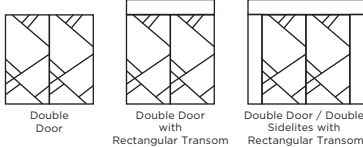

ESPERANZA

Contemporary Cherry Stainless Inlay

This stunning door will add beauty and sophistication to the exterior of any contemporary or transitional home. Inspired by Spanish Colonial design, Esperanza features a clean, geometric pattern that captivates you from first glance and every glance thereafter. The gold inlays and matching elongated door pull bar warmly greet you, inviting you to touch the luxurious cherry woodgrain that surrounds them. All of these details make the Esperanza door the purest expression of skillful design, engineering and manufacturing capabilities that MasterGrain™ delivers in every entryway.

Recommended Stain Colours

Cigar

Acorn

Brew

Cashew

Crimson

Available Configurations

Custom transom shapes and glass sizes also available.
 Custom slab sizing not available.

Recommended Hardware

Slab Sizes

Height	6'-8"	7'	8'
Width	34"	36"	42"
Slab	1-3/4"	2-1/4" Available for 8' doors	

FOLLOW US

www.MasterGrain.com