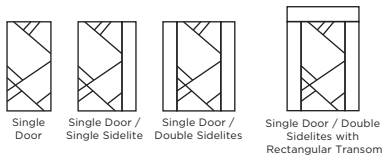

ESPERANZA

Contemporary Cherry Stainless Inlay

This stunning door will add beauty and sophistication to the exterior of any contemporary or transitional home. Inspired by Spanish Colonial design, Esperanza features a clean, geometric pattern that captivates you from first glance and every glance thereafter. The gold inlays and matching elongated door pull bar warmly greet you, inviting you to touch the luxurious cherry woodgrain that surrounds them. All of these details make the Esperanza door the purest expression of skillful design, engineering and manufacturing capabilities that MasterGrain™ delivers in every entryway.

Recommended Stain Colours

Cigar

Acorn

Brew

Cashew

Crimson

Available Configurations

Custom transom shapes and glass sizes also available.
 Custom slab sizing not available.

Recommended Hardware

Slab Sizes

Height	6'-8"	7'	8'
Width	34"	36"	42"
Slab	1-3/4"	2-1/4" Available for 8' doors	

FOLLOW US

www.MasterGrain.com